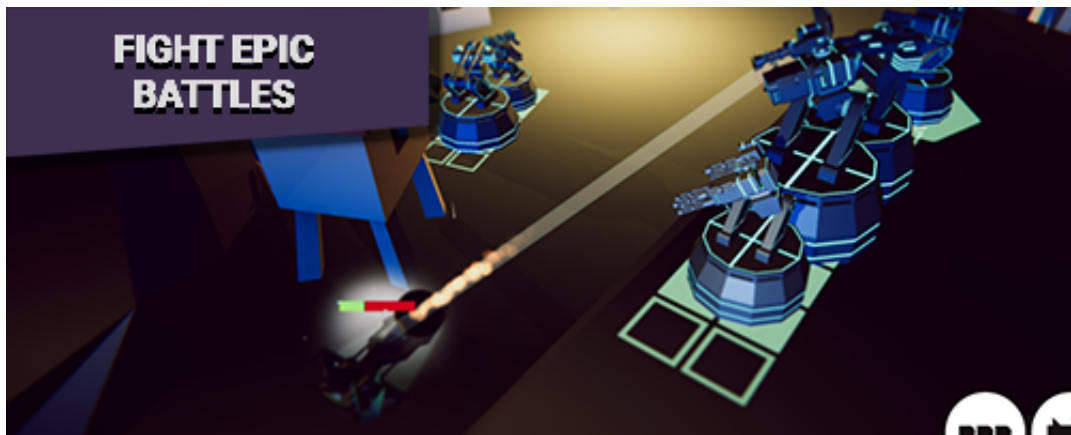

Poly Defense's battles last a long time and will quickly turn into an epic fight! You must carefully choose your strategy! Where will you place turrets? Which towers will you upgrade and when do you buy new towers instead? What's the best tower-maze to slow your enemies down? ...