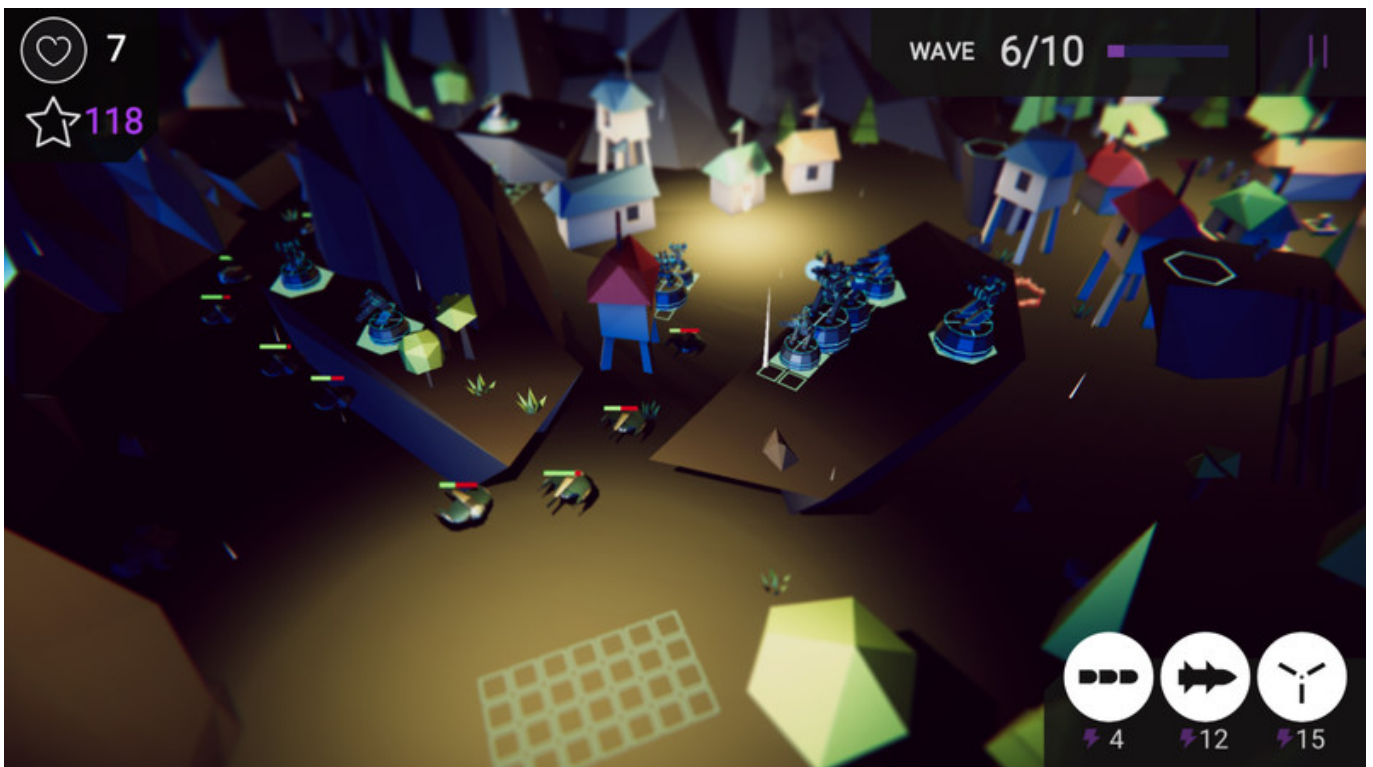

Poly Defense Download Setup

Download ->>>>>> <http://bit.ly/2SLxxyO>

About This Game

PolyTown is under attack! Can you save it?

Build attack turrets and mazes to slow down and destroy the attacking fleet.

Upgrade your towers and find a strategy to win the round. Sounds easy? Prove it!

Poly Defense features a variety of exciting levels, turrets, and enemies as well as atmospheric soundtracks.

Be the hero that PolyTown direly needs! Play now!

Poly Defense features 20 action-packed levels that range from beginner to hardcore difficulty. We also included some tense and engaging music that will turn Poly Defense into a one of a kind experience.