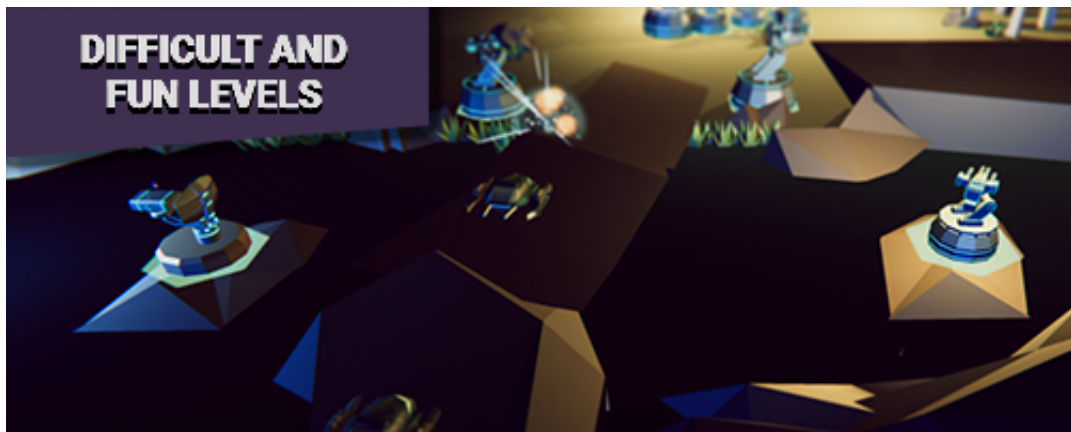

Poly Defense features 20 action-packed levels that range from beginner to hardcore difficulty. We also included some tense and engaging music that will turn Poly Defense into a one of a kind experience.